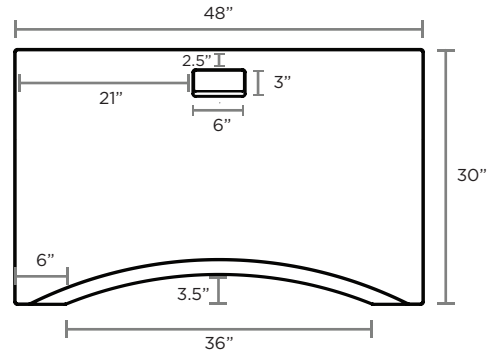

i **THE ERGOPRO™ DESKTOP** arc allows you to reach 22 percent more of your desktop. Following the natural curve of your body for a more comfortable working position.

48" Desktops (48" x 30" x .75")

Standard

ErgoPro™

60" Desktops (60" x 30" x .75")

Standard

ErgoPro™

72" Desktops (72" x 30" x .75")

Standard

ErgoPro™