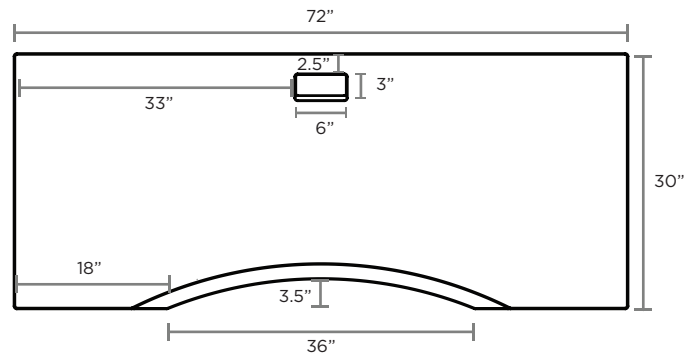

i **THE ERGOPRO™ DESKTOP** arc allows you to reach 22 percent more of your desktop. Following the natural curve of your body for a more comfortable working position.

48" Desktops (48" x 30" x .75")

Standard

ErgoPro™

60" Desktops (60" x 30" x .75")

Standard

ErgoPro™

72" Desktops (72" x 30" x .75")

Standard

ErgoPro™