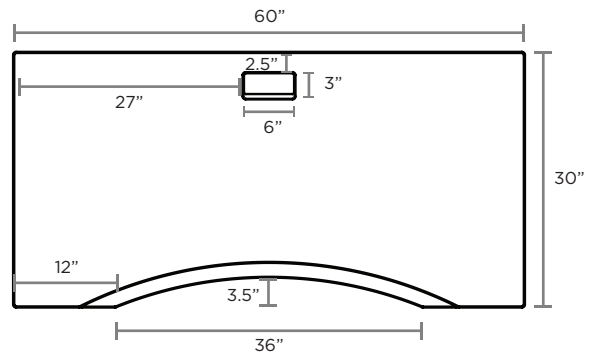

i **THE ERGOPRO™ DESKTOP** arc allows you to reach 22 percent more of your desktop. Following the natural curve of your body for a more comfortable working position.

48" Desktops (48" x 30" x .75")

Standard

ErgoPro™

60" Desktops (60" x 30" x .75")

Standard

ErgoPro™

72" Desktops (72" x 30" x .75")

Standard

ErgoPro™