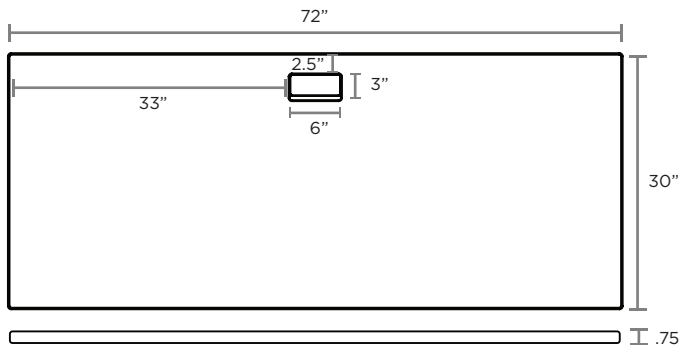

i **THE ERGOPRO™ DESKTOP** arc allows you to reach 22 percent more of your desktop. Following the natural curve of your body for a more comfortable working position.

48" Desktops (48" x 30" x .75")

Standard

ErgoPro™

60" Desktops (60" x 30" x .75")

Standard

ErgoPro™

72" Desktops (72" x 30" x .75")

Standard

ErgoPro™