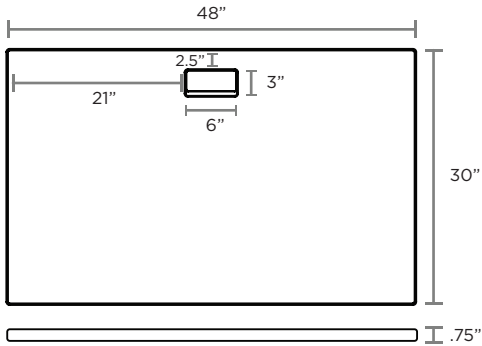

i **THE ERGOPRO™ DESKTOP** arc allows you to reach 22 percent more of your desktop. Following the natural curve of your body for a more comfortable working position.

48" Desktops (48" x 30" x .75")

Standard

ErgoPro™

60" Desktops (60" x 30" x .75")

Standard

ErgoPro™

72" Desktops (72" x 30" x .75")

Standard

ErgoPro™