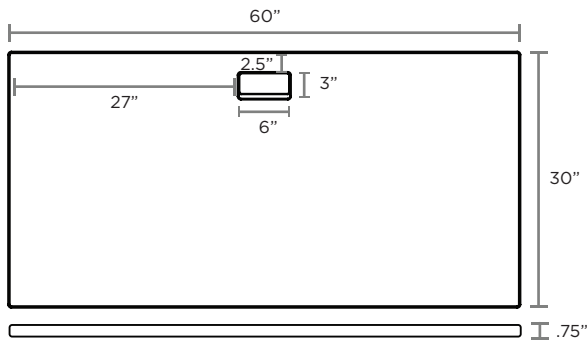

i **THE ERGOPRO™ DESKTOP** arc allows you to reach 22 percent more of your desktop. Following the natural curve of your body for a more comfortable working position.

48" Desktops (48" x 30" x .75")

Standard

ErgoPro™

60" Desktops (60" x 30" x .75")

Standard

ErgoPro™

72" Desktops (72" x 30" x .75")

Standard

ErgoPro™