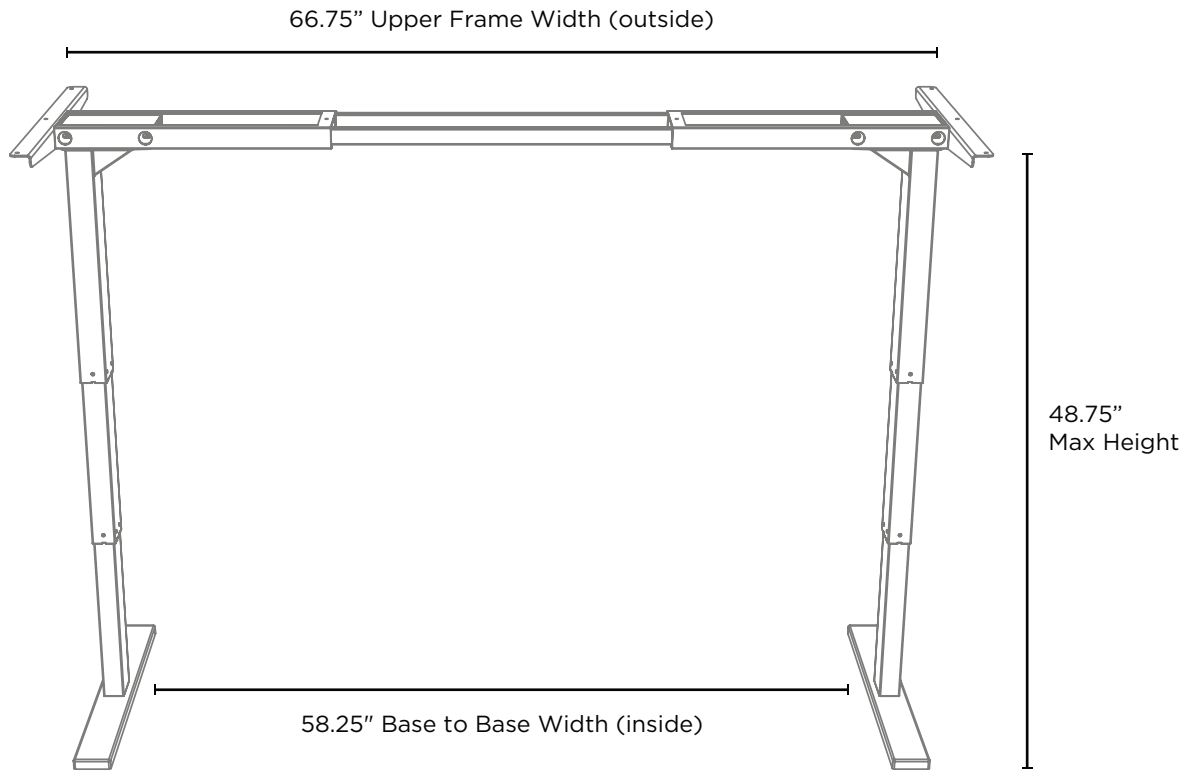

**i** **THE EVOLUTION FRAME SYSTEM** Expandable frame system supports any desktop between 48 and 90 inches long.

**MAX FRAME DIMENSIONS** Supports desktops up to 90" long

**MIN FRAME DIMENSIONS**

**STANDARD DIMENSIONS**