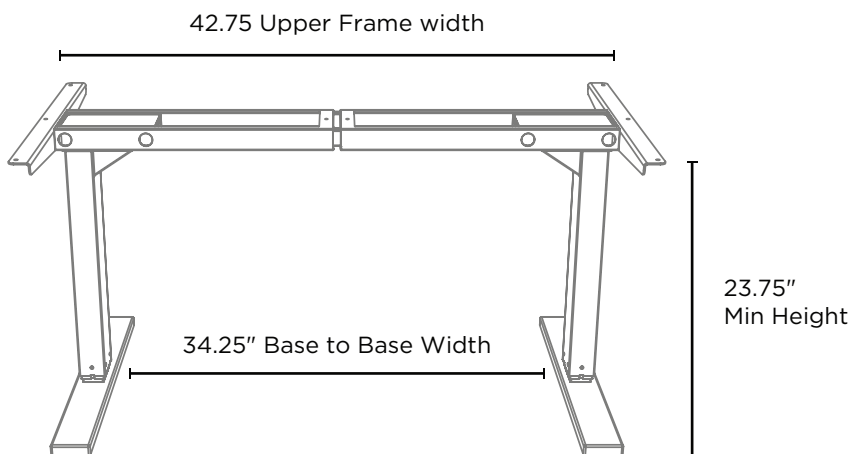

**i** **THE EVOLUTION FRAME SYSTEM** Expandable frame system supports any desktop between 48 and 90 inches long.

**MAX FRAME DIMENSIONS** Supports desktops up to 90" long

**MIN FRAME DIMENSIONS**

**STANDARD DIMENSIONS**