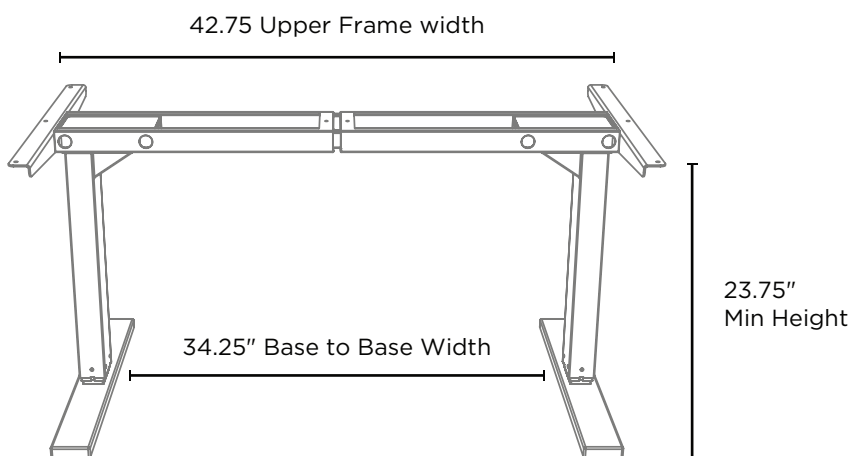

i **THE EVOLUTION FRAME SYSTEM** Expandable frame system supports any desktop between 48 and 90 inches long.

MAX FRAME DIMENSIONS Supports desktops up to 90" long

MIN FRAME DIMENSIONS

STANDARD DIMENSIONS