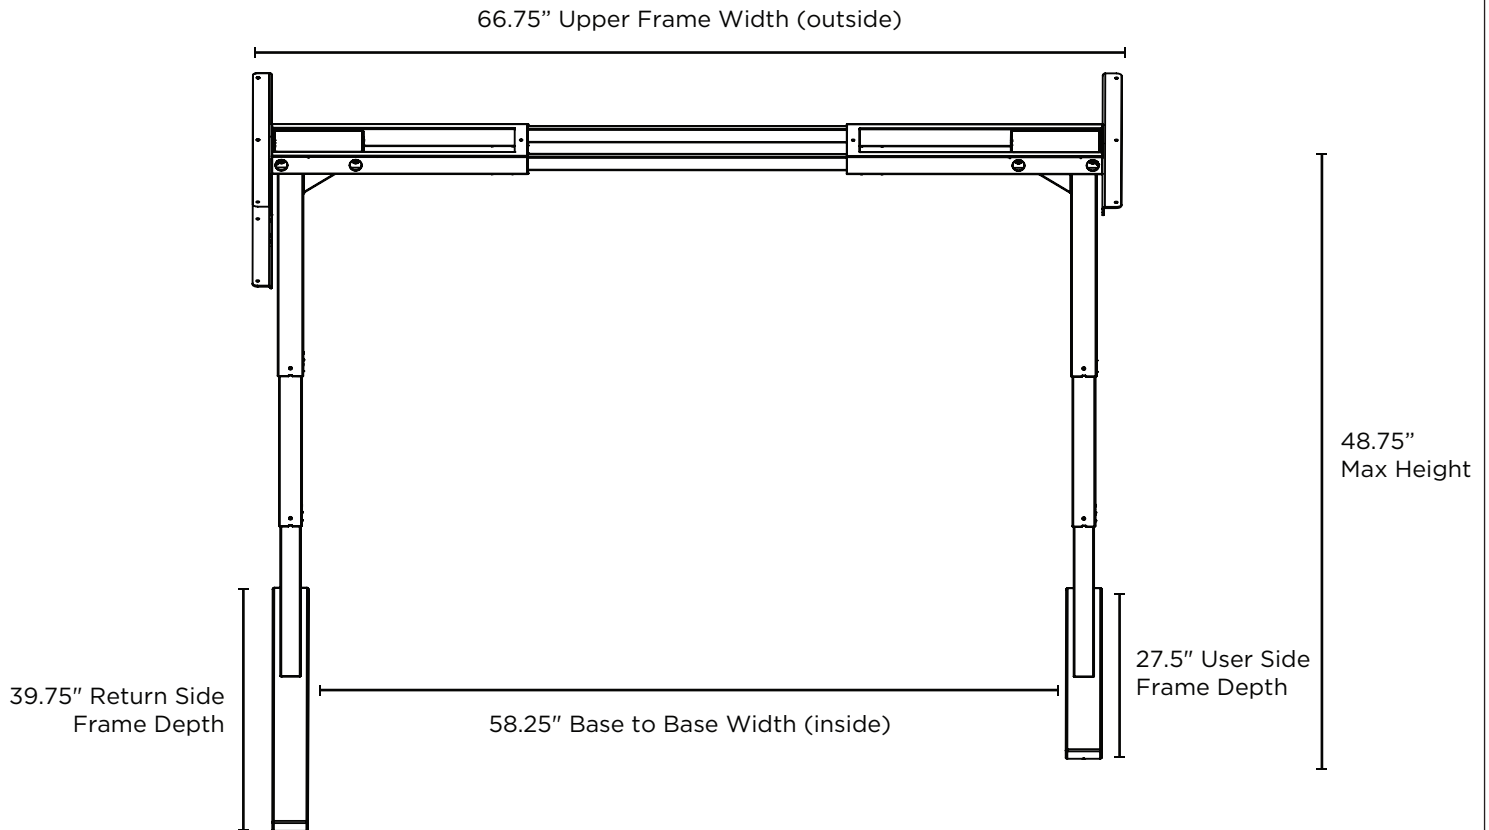

i **THE EVOLUTION FRAME SYSTEM** Expandable frame system supports any desktop between 48 and 90 inches long.

MAX FRAME DIMENSIONS Supports desktops up to 90" long

MIN FRAME DIMENSIONS

STANDARD DIMENSIONS